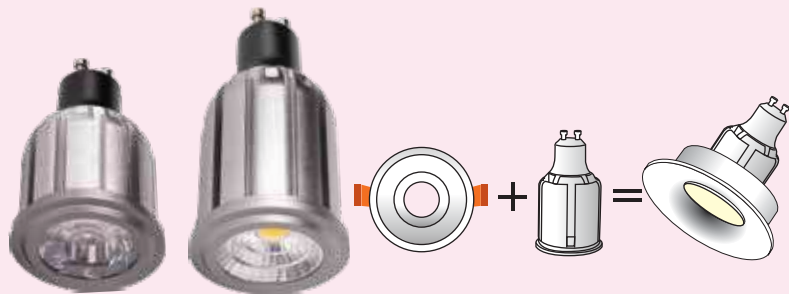

TR Terra Alüminyum Spot Armatürler
EN Terra Aluminium Lighting Fixtures

MADE IN
TÜRKİYE

IP20

Siyah/Black

KOD CODE	KESİM Ö. CUTTING S.	KOLİ M. BOX P.	FİYAT PRICE
AH03-04011	Ø 65mm	X 100	8,00 USD

KOD CODE	KESİM Ö. CUTTING S.	KOLİ M. BOX P.	FİYAT PRICE
AH03-04021	Ø 65mm	X 100	8,00 USD

KOD CODE	KESİM Ö. CUTTING S.	KOLİ M. BOX P.	FİYAT PRICE
AH03-04041	Ø 70mm	X 100	6,00 USD

KOD CODE	KESİM Ö. CUTTING S.	KOLİ M. BOX P.	FİYAT PRICE
AH03-04051	Ø 75mm	X 100	6,00 USD

KOD CODE	KESİM Ö. CUTTING S.	KOLİ M. BOX P.	FİYAT PRICE
AH03-04071	Ø 75mm	X 100	8,50 USD

KOD CODE	KESİM Ö. CUTTING S.	KOLİ M. BOX P.	FİYAT PRICE
AH03-04081	Ø 75mm	X 100	8,50 USD

Terra serisi ürünleri ACK COB
LED - GU10 ampullerimizle
birlikte kullanabilirsiniz.

You can use Terra series
products with our ACK COB
LED - GU10 bulbs.