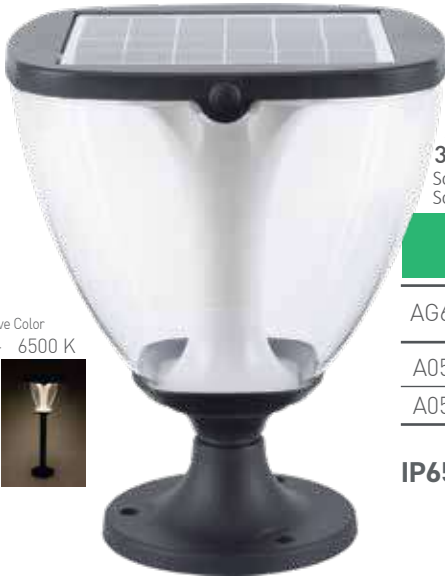

18650 Lithium Ion
3,2V / 2000 mAh x 1
30W/h - 600 lm
Solar panelli, 72 LED çipli.
Solar panel with 72 LED chips.