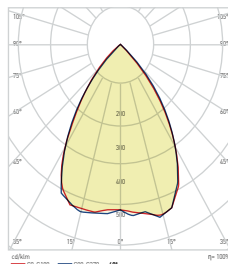

TR LED Yüksek Tavan Armatürü
EN LED Highbay Luminaire

MADE IN
TÜRKİYE

MADE IN
TÜRKİYE

KOD CODE	WATT	CCT	LUMEN	UZUNLUK LENGHT	AYDINLATMA AÇISI BEAM ANGLE	AMPER	KOLİ M. BOX P.	FİYAT PRICE
AT45-06003	60 W	● 3000 K	7,700 lm	610 mm	60°Standart 30°- 90° Asimetric	260 mA	X 2	190,00 USD
AT45-06013		● 4000 K	7,800 lm					
AT45-06033		● 6500 K	8,000 lm					
AT45-07503	75 W	● 3000 K	9,850 lm	610 mm	60°Standart 30°- 90° Asimetric	390 mA	X 2	210,00 USD
AT45-07513		● 4000 K	9,900 lm					
AT45-07533		● 6500 K	10,000 lm					
AT45-19103	100 W	● 3000 K	13,000 lm	910 mm	60°Standart 30°- 90° Asimetric	434 mA	X 2	250,00 USD
AT45-19113		● 4000 K	13,100 lm					
AT45-19133		● 6500 K	13,300 lm					
AT45-29203	120 W	● 3000 K	15,700 lm	1180mm	60°Standart 30°- 90° Asimetric	521 mA	X 2	310,00 USD
AT45-29213		● 4000 K	15,800 lm					
AT45-29233		● 6500 K	16,000 lm					
AT45-29403	150 W	● 3000 K	19,700 lm	1180mm	60°Standart 30°- 90° Asimetric	652 mA	X 2	330,00 USD
AT45-29413		● 4000 K	19,800 lm					
AT45-29433		● 6500 K	20,000 lm					

DKP sac gövde üzerine elektrostatik toz boyalı yüksek dayanımlı gövde yapısı. Kamaşma yapmayan yüksek geçirgenlikli opal difüzör. Isıl iletimi yüksek alüminyum pcb yüksek lümenli, homojen ışık dağılımı, istenilen ışık rengi seçeneği. Opsiyonel olarak DALI ve acil kit uygulama seçeneği. Sıva üstü aparatıyla kolayca sıva üstü armatüre çevrilebilir yapıdadır.

High strength with welded aluminum frame structure. Frame colour choice in desired RAL code. PMMA or PS LGP diffuser choice of high quality and transmittance. It offers a bropros usage choice with various powers and colour choices and its features which do not cause glare, dark zone or hotspot with its close and efficient led array. Production can be done at 30- 60- 120 cm standard and at special dimensions. DALI, triac dimming and emergency kit applications are optional.

30°

60°

90°