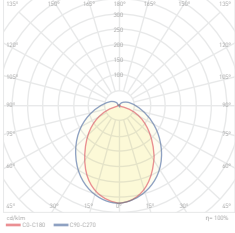

TR Venüs LED Bant Armatürleri
EN Venus LED Batten Lights

MADE IN
TÜRKİYE

OSRAM LED