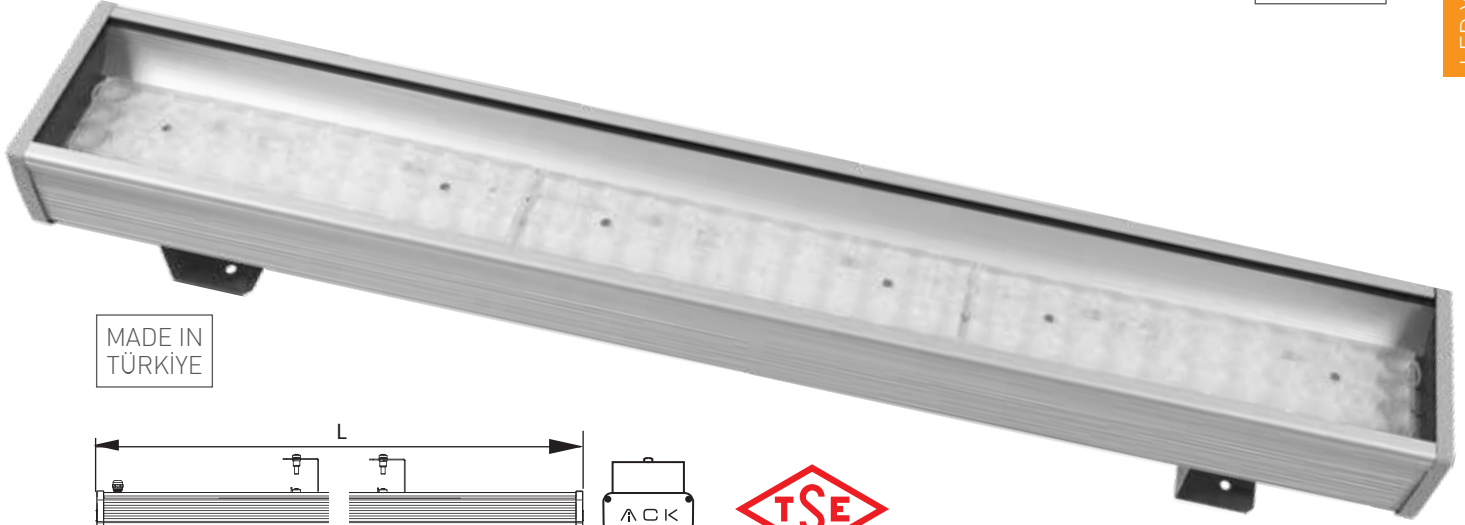

TR LED Yüksek Tavan Armatürü
EN LED Highbay Luminaire

MADE IN
TÜRKİYE

MADE IN
TÜRKİYE