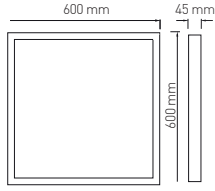

TR Sivaüstü Kare LED Backlightlar
EN SurfaceType Square LED Backlights

YENİ
NEW

MADE IN
TÜRKİYE