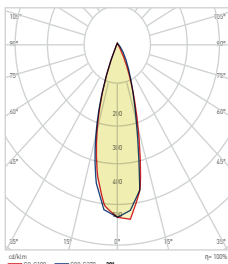

TR LED Yüksek Tavan Armatürü
EN LED Highbay Luminaire

MADE IN
TÜRKİYE

MADE IN
TÜRKİYE

KOD CODE	WATT	CCT	LUMEN	UZUNLUK LENGHT	AYDINLATMA AÇISI BEAM ANGLE	AMPER	KOLİ M. BOX P.	FİYAT PRICE
AT45-06003	60 W	● 3000 K	7,700 lm	610 mm	60°Standart 30°- 90° Asimetric	260 mA	X 2	190,00 USD
AT45-06013		● 4000 K	7,800 lm					
AT45-06033		● 6500 K	8,000 lm					
AT45-07503	75 W	● 3000 K	9,850 lm	610 mm	60°Standart 30°- 90° Asimetric	390 mA	X 2	210,00 USD
AT45-07513		● 4000 K	9,900 lm					
AT45-07533		● 6500 K	10,000 lm					
AT45-19103	100 W	● 3000 K	13,000 lm	910 mm	60°Standart 30°- 90° Asimetric	434 mA	X 2	250,00 USD
AT45-19113		● 4000 K	13,100 lm					
AT45-19133		● 6500 K	13,300 lm					
AT45-29203	120 W	● 3000 K	15,700 lm	1180mm	60°Standart 30°- 90° Asimetric	521 mA	X 2	310,00 USD
AT45-29213		● 4000 K	15,800 lm					
AT45-29233		● 6500 K	16,000 lm					
AT45-29403	150 W	● 3000 K	19,700 lm	1180mm	60°Standart 30°- 90° Asimetric	652 mA	X 2	330,00 USD
AT45-29413		● 4000 K	19,800 lm					
AT45-29433		● 6500 K	20,000 lm					

DKP sac gövde üzerine elektrostatik toz boyalı yüksek dayanımlı gövde yapısı. Kamaşma yapmayan yüksek geçirgenlikli opal difüzör. Isıl iletimi yüksek alüminyum pcb yüksek lümenli, homojen ışık dağılımı, istenilen ışık rengi seçeneği. Opsiyonel olarak DALI ve acil kit uygulama seçeneği. Sıva üstü aparatıyla kolayca sıva üstü armatüre çevrilebilir yapıdadır.

High strength with welded aluminum frame structure. Frame colour choice in desired RAL code. PMMA or PS LGP diffuser choice of high quality and transmittance. It offers a bropros usage choice with various powers and colour choices and its features which do not cause glare, dark zone or hotspot with its close and efficient led array. Production can be done at 30- 60- 120 cm standard and at special dimensions. DALI, triac dimming and emergency kit applications are optional.

30°

60°

90°