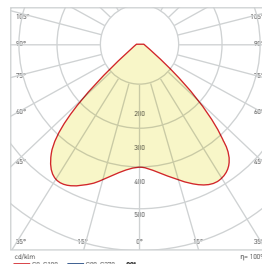

90°

Farklı lens opsiyonlarımız mevcuttur. Lütfen iletişime geçiniz. Spor salonu uygulamaları için, dereceli montaj aparatı opsiyonu mevcuttur.

OSRAM LED
LUMILEDS | **NICHIA**
OSRAM Driver Industry Series | **PHILIPS** Driver