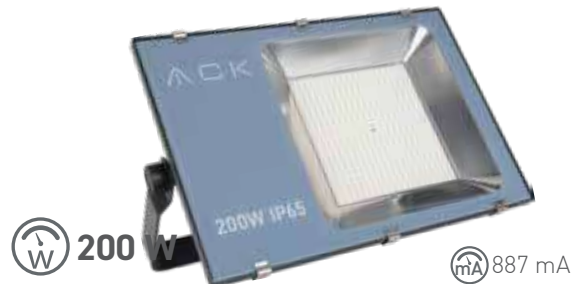

KOD CODE	CCT	LUMEN	FİYAT PRICE
AT61-09602	3000 K	17500 lm	99,00 USD

AC 220V
240V | 50-60 Hz | IP65 | LxW mm 425x310x90 | X 3

CE | EAC | AC 220V
240V | 50-60 Hz | IP65 | CRI ≥80 | 115° | 50,000h | -20°C
+45°C

MADE IN
TÜRKİYE