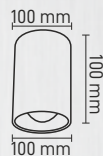

REFLEKTÖR RENGİ

BEYAZ SIYAH GOLD