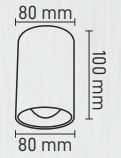

REFLEKTÖR RENGİ

BEYAZ SIYAH GOLD